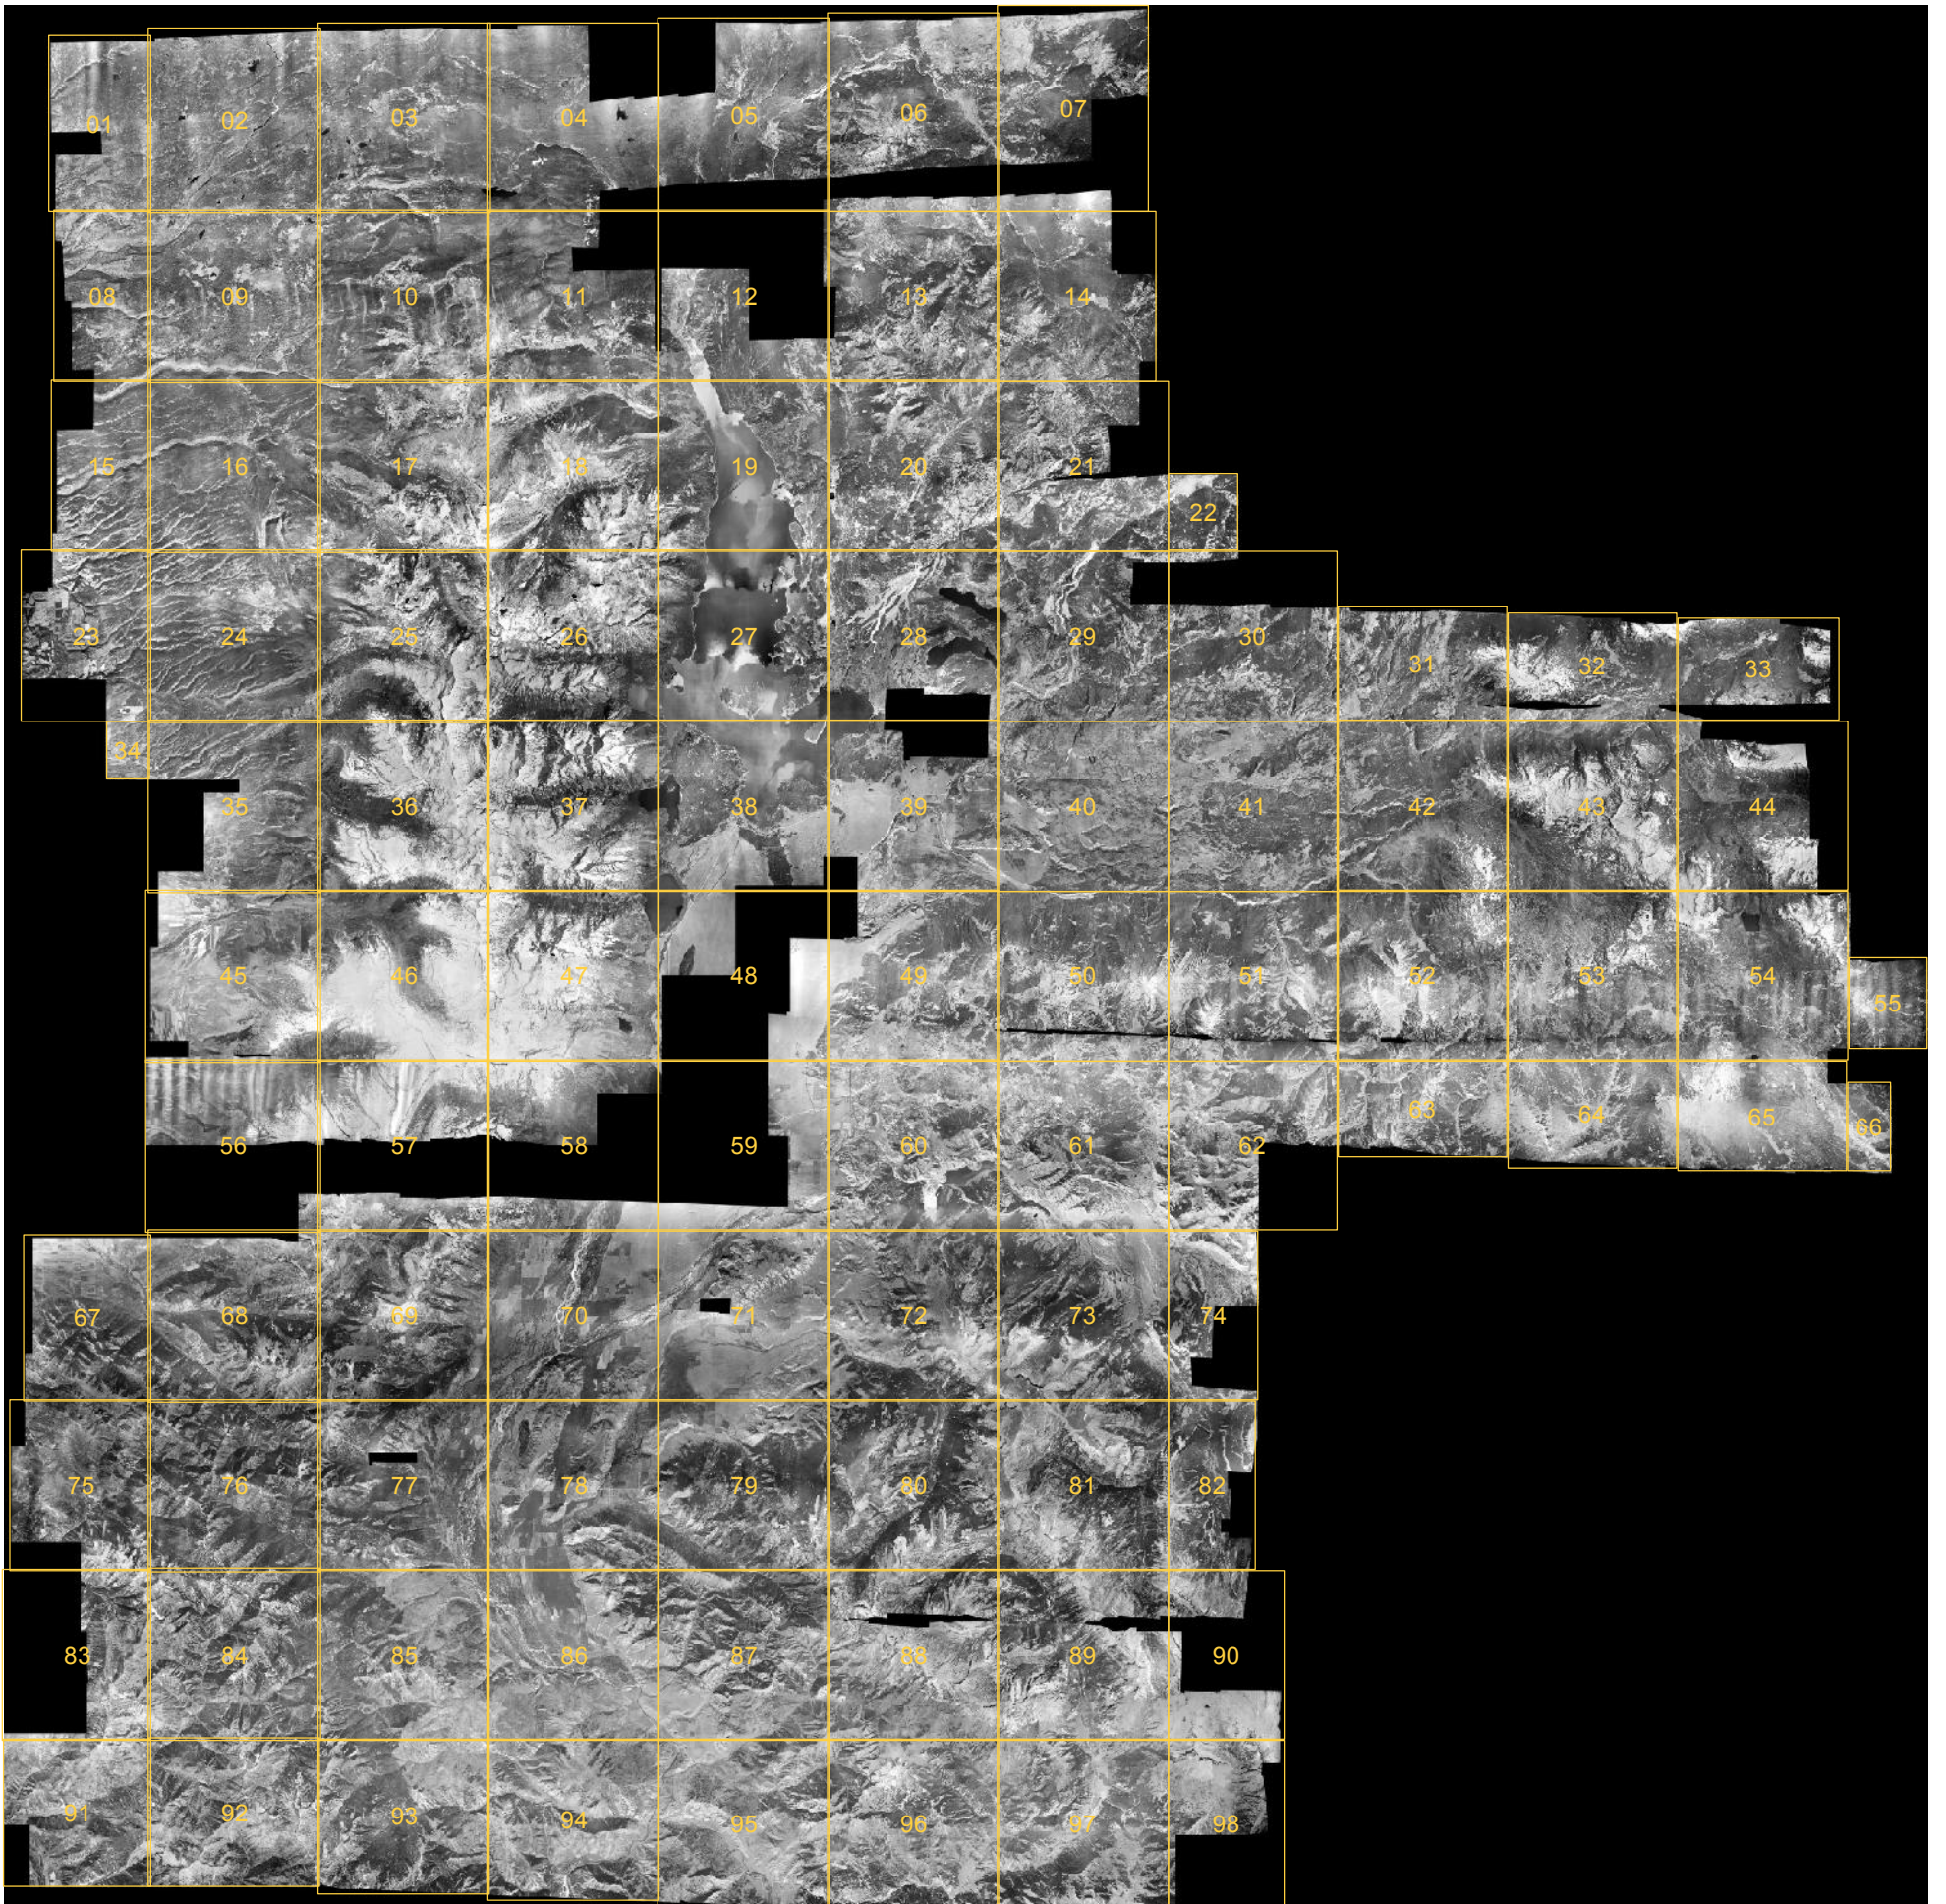

1945 Ortho-Imagery Index
Jackson Hole
Teton County, Wyoming

Scale 1 : 400,000
Greenwood Mapping, Inc.
Wilson, Wyoming